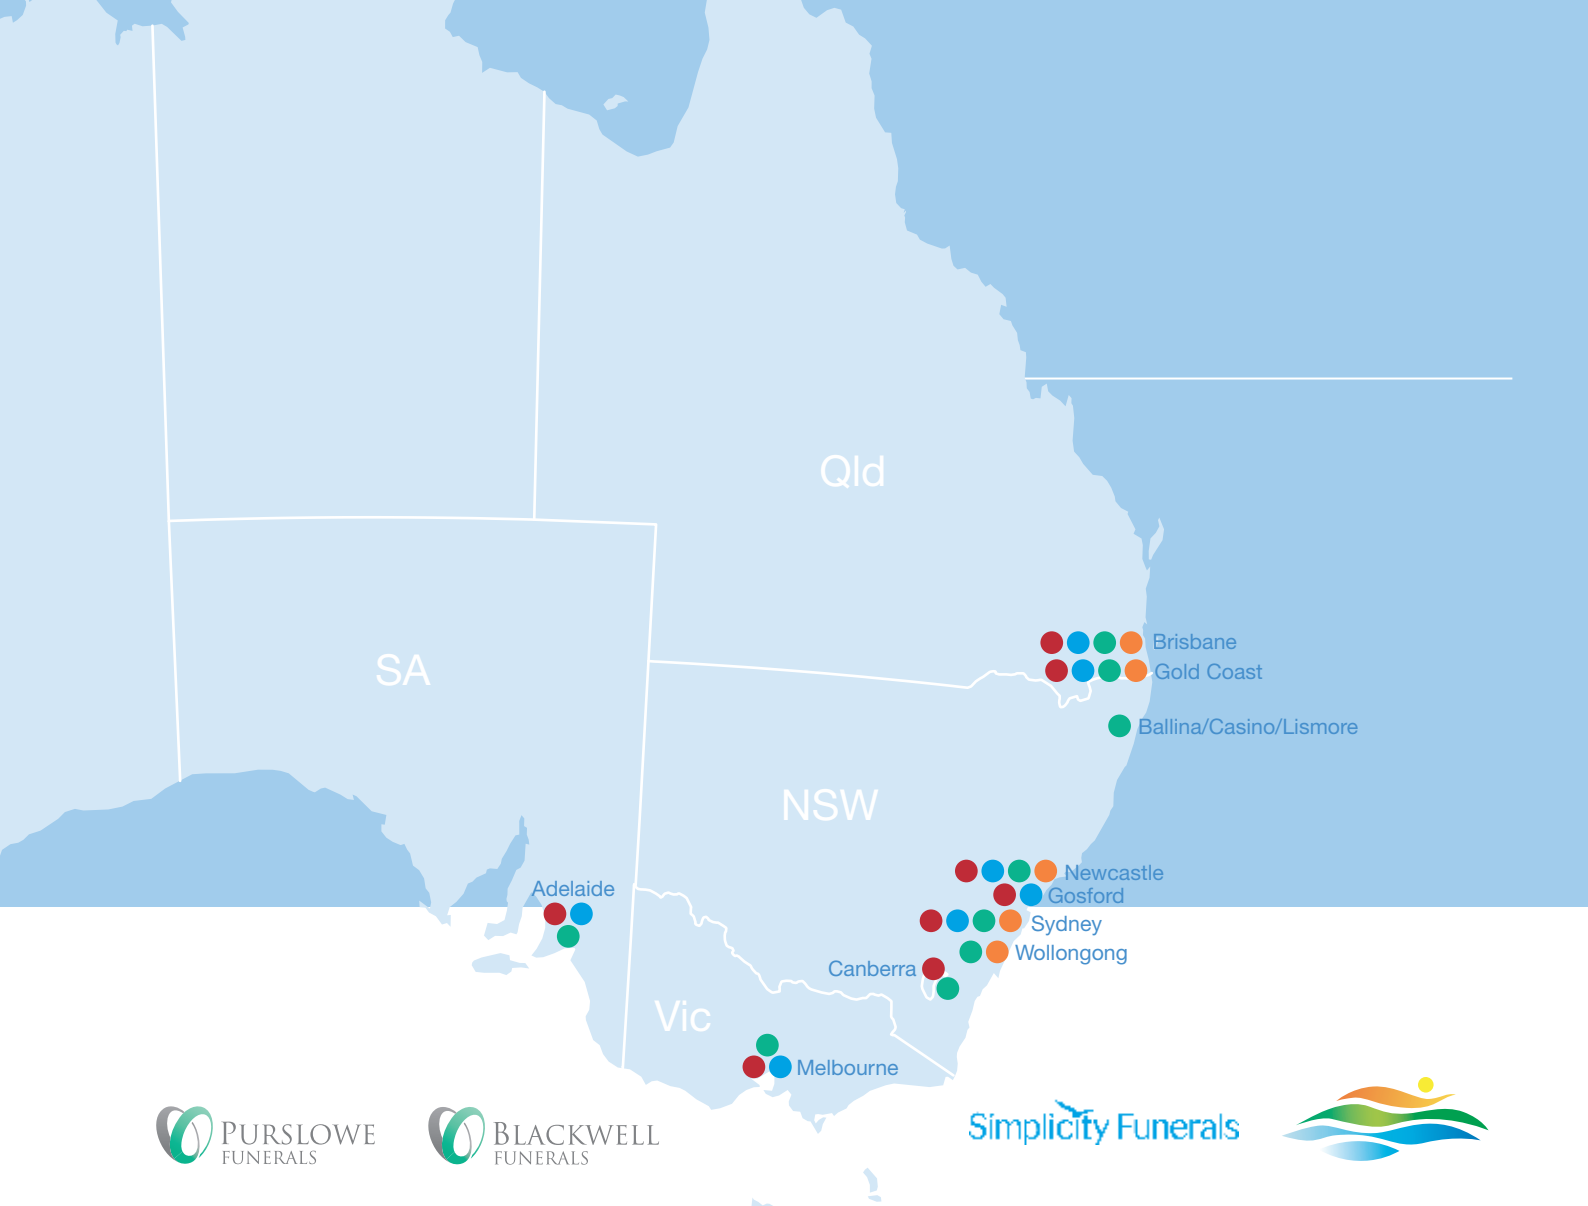

Kevin Geaghan Funerals
Ballina

Twin Town Funerals
Tweed Heads

William Riley & Sons
Lismore

Universal Chung Wah
Fairfield

Queensland

George Hartnett Funerals

Albany Creek
Cleveland
Holland Park
Redcliffe
Sandgate
Wynnum

Other Providers

Cannon & Cripps
Kelvin Grove

J & H Reed / O. Bottcher & Sons Funerals
Ipswich

Somerville Funerals
Nerang
Southport

Value Funerals
all areas

Victoria

Le Pine Funerals including Le Pine Heritage

Value Funerals
all areas

Western Australia

Purslowe Funeral Home

Midland
North Perth
South Fremantle
Victoria Park
Wangara

Other Providers

Oakwood Funerals
Booragoon
Rockingham

Value Funerals
all areas

South Australia

Queensland

Buranda
Ipswich
Kedron
Miami
Parkwood

Victoria

Carnegie
Frankston
Reservoir
Sunshine

South Australia

Black Forest
Enfield
Victor Harbor

Western Australia

Kelmscott
Osborne Park